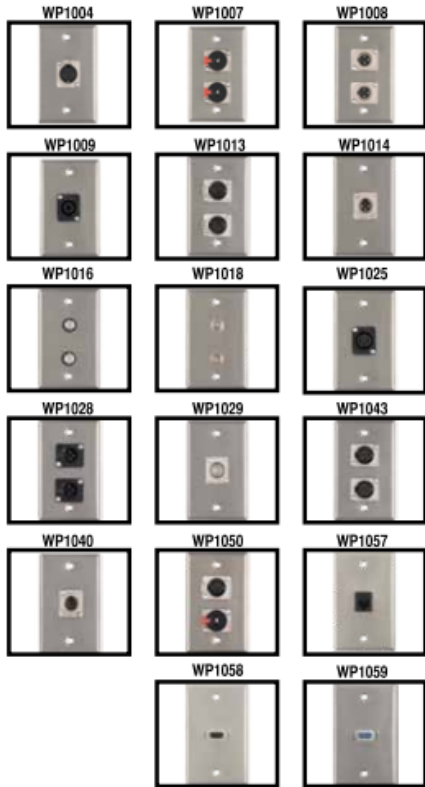

LOADED SINGLE GANG

STAINLESS STEEL	BLACK ANODIZED ALUMINUM	CLEAR ANODIZED ALUMINUM	DESCRIPTION
WP1004	WPBA1004	WPCA1004	1 GANG 1 FEMALE XLR
WP1006	WPBA1006	WPCA1006	1 GANG 1 LATCHING TRS
WP1007	WPBA1007	WPCA1007	1 GANG 2 LATCHING TRS
WP1008	WPBA1008	WPCA1008	1 GANG 2 MALE XLR
WP1009	WPBA1009	WPCA1009	1 GANG 1 NL4MP SPEAKON
WP1010	WPBA1010	WPCA1010	1 GANG 2 NL4MP SPEAKONS
WP1012	WPBA1012	WPCA1012	1 GANG 1 RCA PHONE JACK
WP1013	WPBA1013	WPCA1013	1 GANG 2 FEMALE XLR
WP1014	WPBA1014	WPCA1014	1 GANG 1 MALE XLR
WP1015	WPBA1015	WPCA1015	1 GANG 1 COAXIAL FEED THRU
WP1016	WPBA1016	WPCA1016	1 GANG 2 COAXIAL FEED THRU
WP1017	WPBA1017	WPCA1017	1 GANG 1 3-CON OPEN TRS
WP1018	WPBA1018	WPCA1018	1 GANG 2 3-CON OPEN TRS
WP1019	WPBA1019	WPCA1019	1 GANG 1 BNC FEEDTHRU
WP1020	WPBA1020	WPCA1020	1 GANG 2 BNC FEEDTHRU
WP1021	WPBA1021	WPCA1021	1 GANG 2 RCA PHONE JACKS
WP1025	WPBA1025	WPCA1025	1 GANG 1 FEM XLR PLASTIC
WP1026	WPBA1026	WPCA1026	1 GANG 2 FEM XLR PLASTIC
WP1027	WPBA1027	WPCA1027	1 GANG 1 MALE XLR PLASTIC
WP1028	WPBA1028	WPCA1028	1 GANG 2 MALE XLR PLASTIC
WP1039	WPBA1039	WPCA1039	1 GANG 1 FLUSH BNC FEEDTHRU
WP1040	WPBA1040	WPCA1040	1 GANG 2 FLUSH BNC FEEDTHRU
WP1042	WPBA1042	WPCA1042	1 GANG 1 LATCHLESS FEM XLR
WP1043	WPBA1043	WPCA1043	1 GANG 2 LATCHLESS FEM XLR
WP1049	WPBA1049	WPCA1049	1 GANG 1 5 PIN FEM XLR
WP1050	WPBA1050	WPCA1050	1 GANG 1 5 PIN MLE XLR
WP1055	WPBA1055	WPCA1055	1 GANG 1 FEM XLR 1 LOCK
WP1056	WPBA1056	WPCA1056	1 GANG 2 RJ45S
WP1057	WPBA1057	WPCA1057	1 GANG 1 RJ45
WP1058	WPBA1058	WPCA1058	1 GANG W/ 1 VGA
WP1059	WPBA1059	WPCA1059	1 GANG W/ 1 9PIN
WP1060	WPBA1060	WPCA1060	1 GANG W/ 1 S-VIDEO
WP1061	WPBA1061	WPCA1061	1 GANG W/ 1 S-VIDEO, 2 RCAS